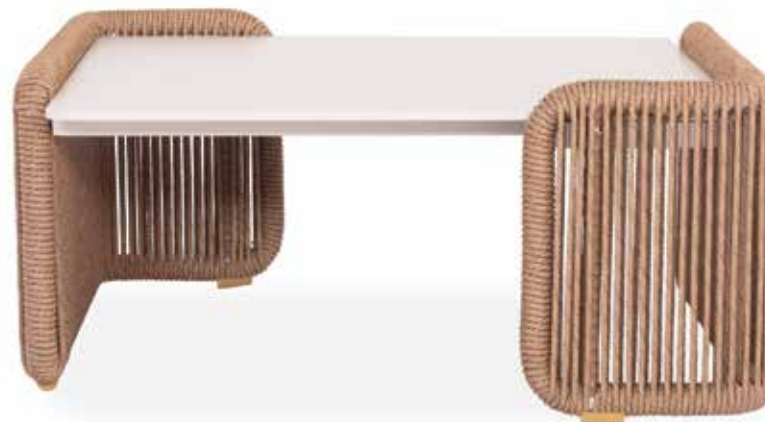

destiny

MF6171

Coffee table:

Length: 88 cm.

Depth: 88 cm.

Height: 39,5 cm.

Materials:

Aluminum.

Sintered stone.