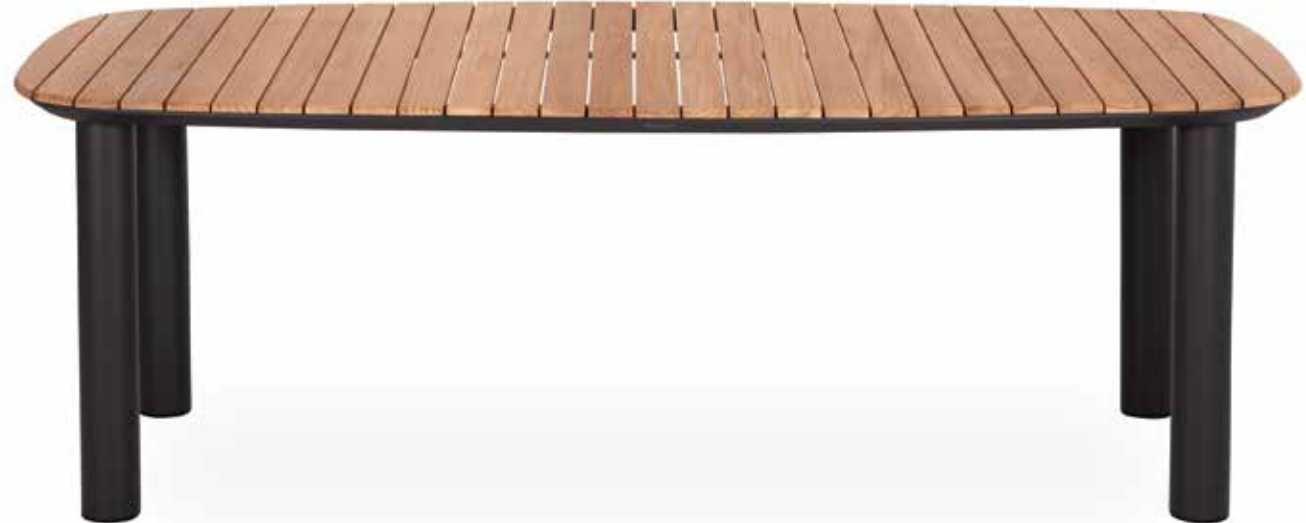

MF6203.01

Dining table:

Length: 220 cm.
Depth: 100 cm.
Height: 76 cm.